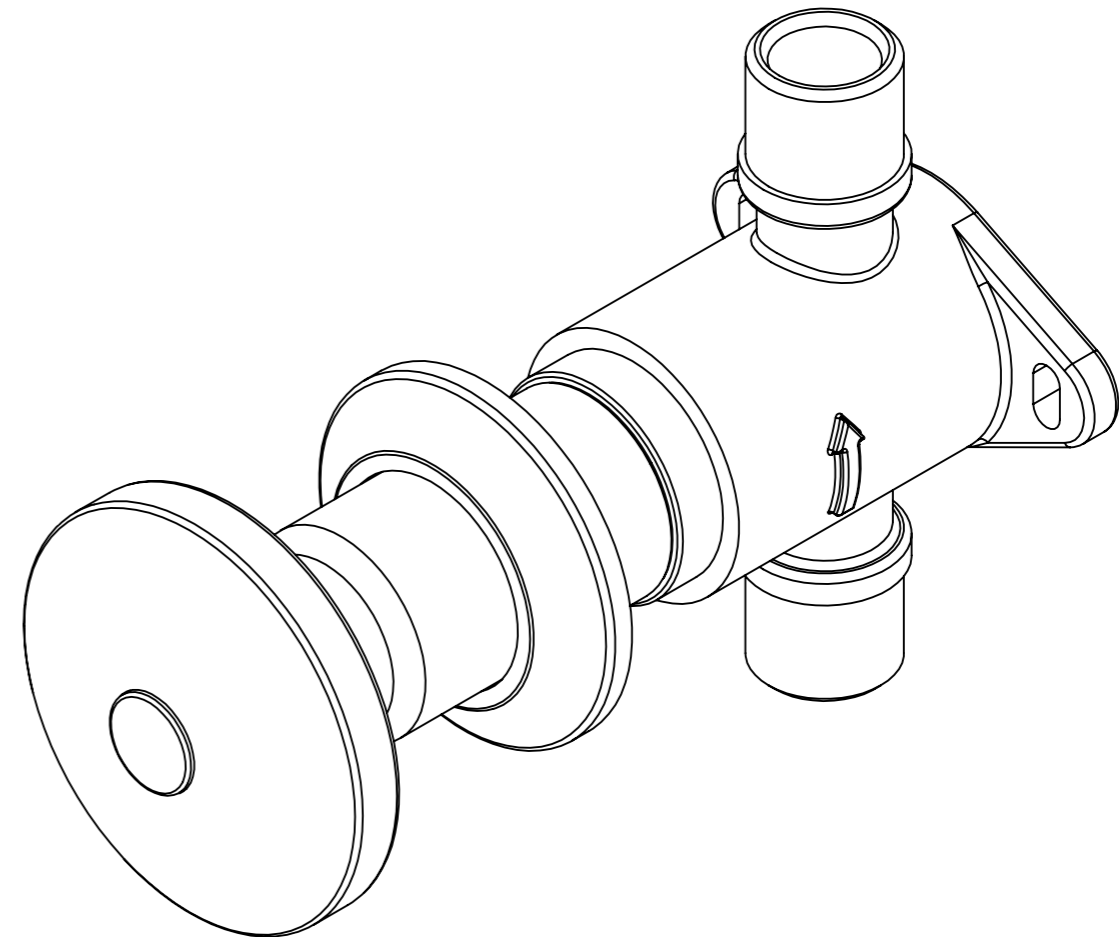

BARD & BRAZIER

DO NOT SCALE DRAWING ALL DIMENSIONS ARE IN MILLIMETERS AND MAY VARY  $\pm 5\text{mm}$  AS THEY ARE HANDMADE, HAND SOLDERED AND POLISHED  
 WE THEREFORE RECOMMEND THAT ANY INSTALLATION WORK BE CARRIED OUT UPON RECEIPT OF RAIL.

TITLE:  
 PANAMA CONCEALED FLOATING RAIL  
 VALVE ASSEMBLY

SCALE: 1:1  
 DATE: 17/08/2018

PRODUCT CODE:  
 PNCRV