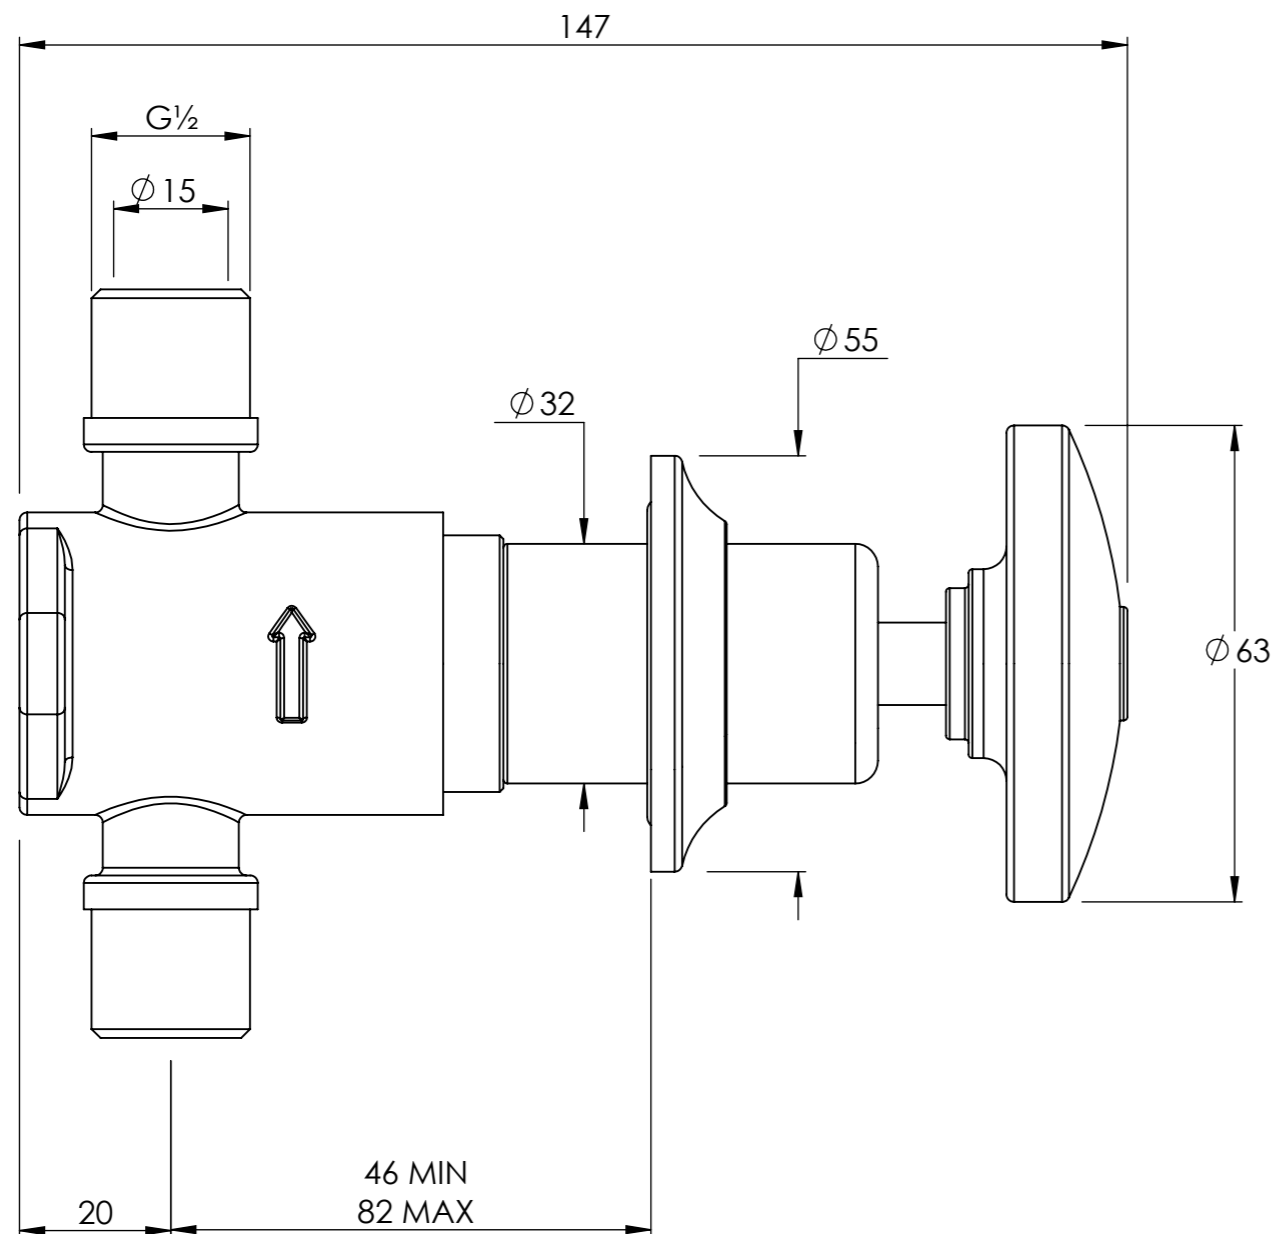

BARD & BRAZIER

DO NOT SCALE DRAWING ALL DIMENSIONS ARE IN MILLIMETERS AND MAY VARY  $\pm 5\text{mm}$  AS THEY ARE HANDMADE, HAND SOLDERED AND POLISHED  
 WE THEREFORE RECOMMEND THAT ANY INSTALLATION WORK BE CARRIED OUT UPON RECEIPT OF RAIL.

TITLE:  
 PANAMA CONCEALED FLOATING RAIL  
 VALVE ASSEMBLY

SCALE: 1:1  
 DATE: 17/08/2018

PRODUCT CODE:  
 PNCRV